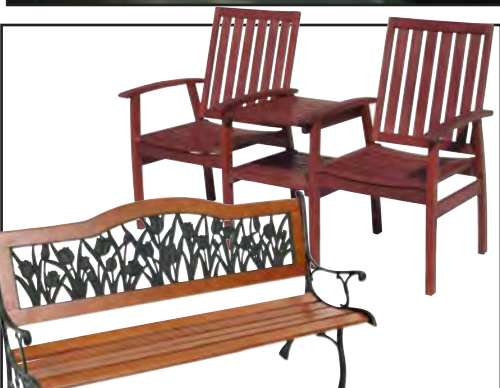

Great Range of Hardwood Timber Benches from...
$69