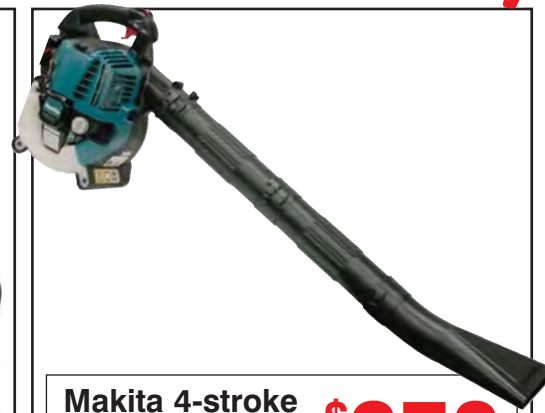

**COMPACTION**

**SUBARU**  
Industrial Power Products

**Makita 4-stroke Blower**  
24.5cc petrol **\$279**

**STIHL®**

Stihl High Pressure Cleaner

from **\$299**

**FULL RANGE IN STOCK!**

**STIHL®**