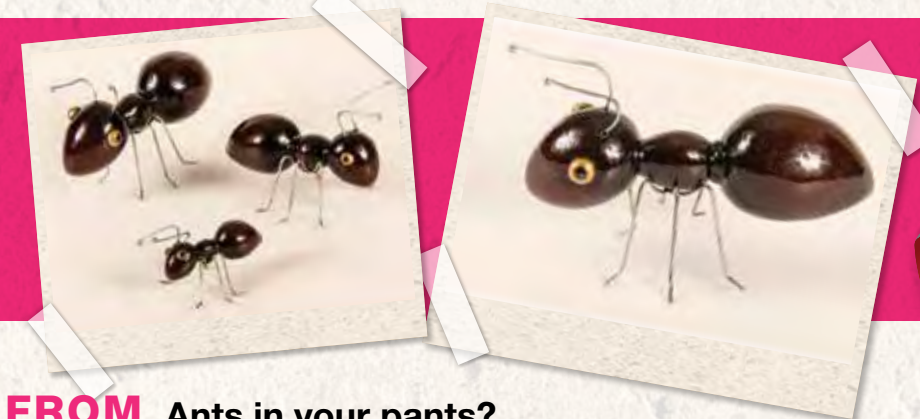

# We know colour

spring is the time to bring colour into your garden and these delightful easy care varieties are just right.

**Genista Yellow**  
Attract the birds with this fast growing plant with masses of yellow flowers. 150mm pot.

**ONLY \$8<sup>98</sup>**  
EACH

**Buddleja Buzz**  
Lovely new colours in this compact plant which attracts birds, butterflies and bees. 140mm pot.

**\$12<sup>98</sup>**  
EACH

**FROM \$5<sup>95</sup>** **Ants in your pants? No, in your garden!**  
This cute critters will add some fun to your pots or garden.  
**3 SIZES**